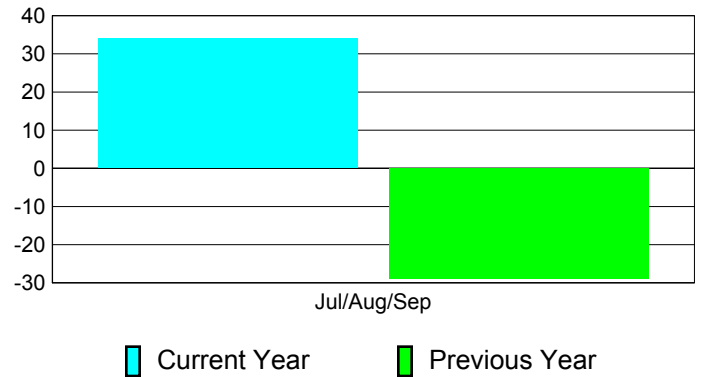

Comparison of Membership Gain/Loss

Current Year Compared to the Previous Year