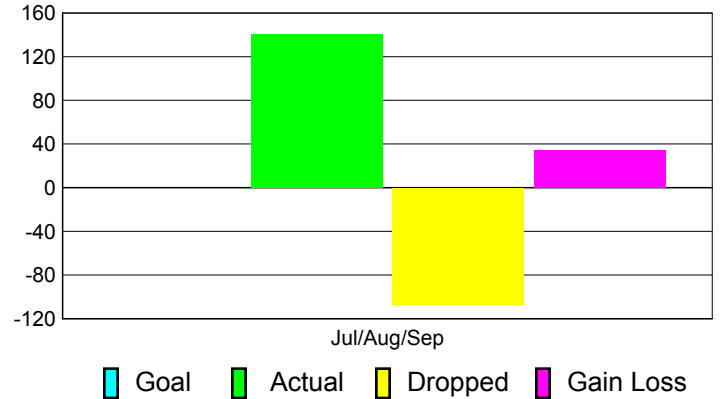

### YTD Status Quo Clubs 2011-2012

Status Quo Clubs Compared to Status Quo Members

## MEMBERSHIP

**Membership Results**  
2011-2012

**Membership**  
2010-2011

Month	Net Memb Goal	Actual New Memb	Actual Dropped Memb	Gain/Loss of Memb	Gain/Loss of Memb
Jul/Aug/Sep		141	-107	34	-29
<b>Totals</b>		<b>141</b>	<b>-107</b>	<b>34</b>	<b>-29</b>

### Membership Results 2011-2012

Goal, New, Dropped, Gain/Loss

### Comparison of Membership Gain/Loss

Current Year Compared to the Previous Year